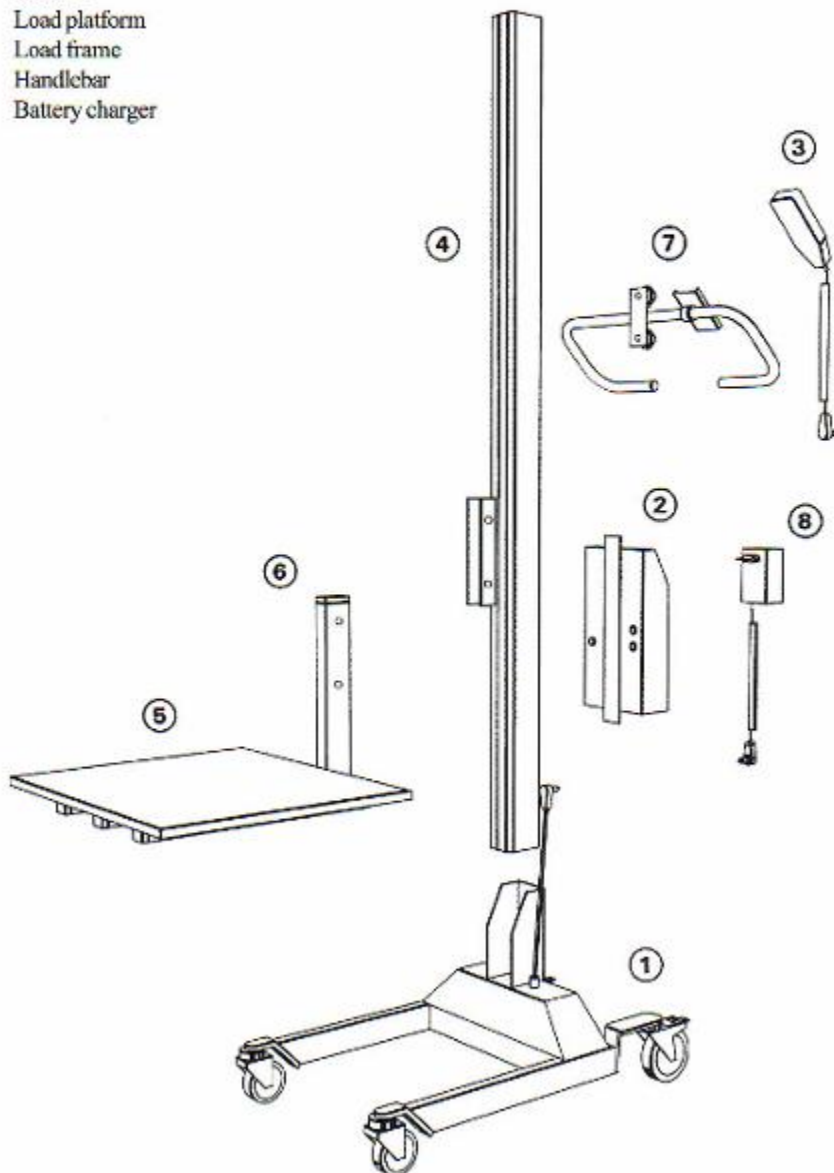

• Address:
388 2nd Avenue
#459
New York, NY
10010

BackTech

Give Your
Staff a Lift!

• (973) 279-0838 Tel
• (212) 673-0386 Fax
• backtech@liftsolutions.com

Backtech BT/90

- 1 Chassis (painted, stainless)
- 2 Power Pack
- 3 Remote control
- 4 Column
- 5 Load platform
- 6 Load frame
- 7 Handlebar
- 8 Battery charger

• Address:
388 2nd Avenue
#459
New York, NY
10010

BackTech

Give Your
Staff a Lift!

• (973) 279-0838 Tel
• (212) 673-0386 Fax
• backtech@liftsolutions.com

Backtech BT/150 and BT/240

Height / stroke

S (stroke)	Height, standard (total height)	Height, lowbuilt (total height)	Column, 90P	Column, 125P
1192	1732	1681	20340	20040
1442	1982	1931	20341	20041
1692	2232	2181	20342	20042
1892	2432	2381	20343	20043
2192	2732	2681	20344	20044

Width

B (width)	Cross-members
460	20530
870	20531
1500	20532

Pair of legs

• Address:
388 2nd Avenue
#459
New York, NY
10010

BackTech

Give Your
Staff a Lift!

• (973) 279-0838 Tel
• (212) 673-0386 Fax
• backtech@liftsolutions.com

Backtech BT/150 and BT/240

- 1 Pair of legs (standard, lowbuilt)
- 2 Power Pack
- 3 Remote control
- 4 Column
- 5 Cross-members
- 6 Handlebar
- 7 Load platform
- 8 Battery charger

Address:
388 2nd Avenue
#459
New York, NY
10010