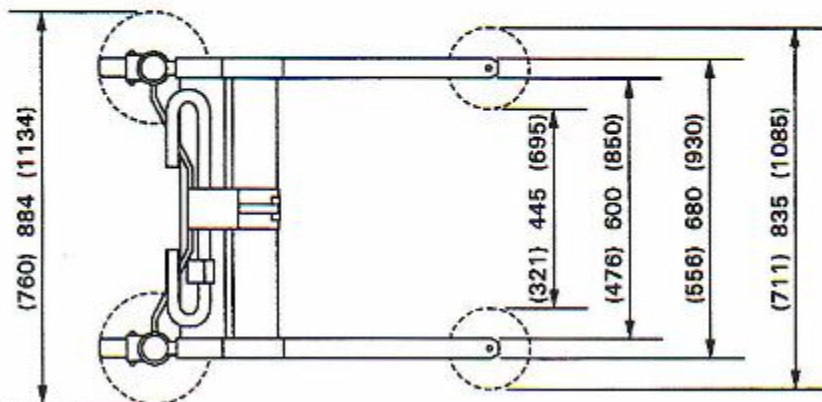

• Address:
 388 2nd Avenue
 #459
 New York, NY
 10010

BackTech

Give Your Staff a Lift!

• (973) 279-0838 Tel
 • (212) 673-0386 Fax
 • backtech@liftsolutions.com

Backtech BT/360

Address:
388 2nd Avenue
#459
New York, NY
10010