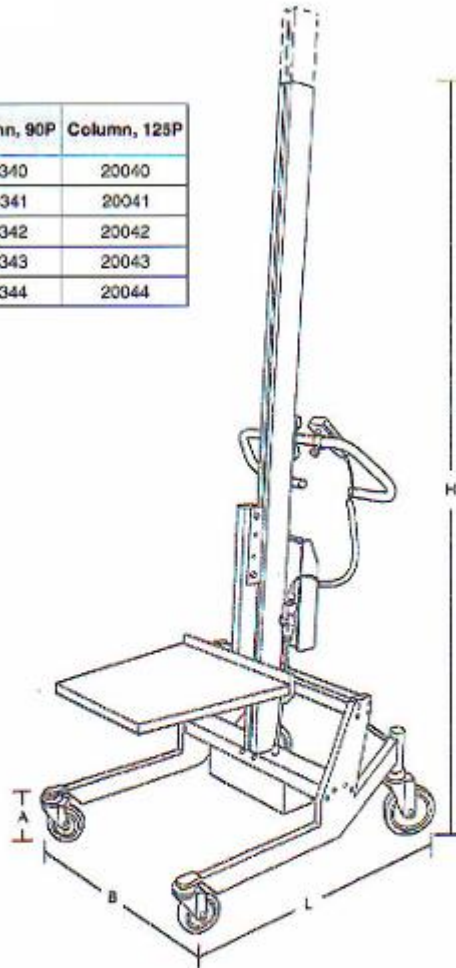

• Address:
388 2nd Avenue
#459
New York, NY
10010

BackTech

Give Your
Staff a Lift!

• (973) 279-0838 Tel
• (212) 673-0386 Fax
• backtech@liftsolutions.com

Backtech BT/150 and BT/240

Height / stroke

S (stroke)	Height, standard (total height)	Height, lowbuilt (total height)	Column, 90P	Column, 125P
1192	1732	1681	20340	20040
1442	1982	1931	20341	20041
1692	2232	2181	20342	20042
1892	2432	2381	20343	20043
2192	2732	2681	20344	20044

Width

B (width)	Cross-members
460	20530
870	20531
1500	20532

Pair of legs

• Address:
388 2nd Avenue
#459
New York, NY
10010

BackTech

Give Your
Staff a Lift!

• (973) 279-0838 Tel
• (212) 673-0386 Fax
• backtech@liftsolutions.com