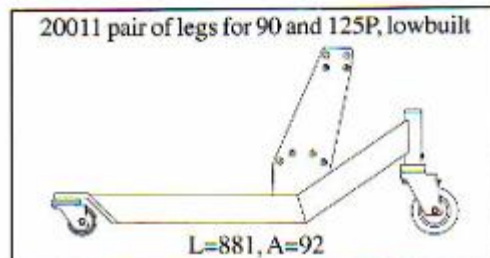

• Address:
388 2nd Avenue
#459
New York, NY
10010

BackTech

Give Your
Staff a Lift!

• (973) 279-0838 Tel
• (212) 673-0386 Fax
• backtech@liftsolutions.com

Backtech BT/150 and BT/240

Height / stroke

S (stroke)	Height, standard (total height)	Height, lowbuilt (total height)	Column, 90P	Column, 125P
1192	1732	1681	20340	20040
1442	1982	1931	20341	20041
1692	2232	2181	20342	20042
1892	2432	2381	20343	20043
2192	2732	2681	20344	20044

Width

B (width)	Cross-members
460	20530
870	20531
1500	20532

Pair of legs

• Address:
388 2nd Avenue
#459
New York, NY
10010

BackTech

Give Your
Staff a Lift!

• (973) 279-0838 Tel
• (212) 673-0386 Fax
• backtech@liftsolutions.com