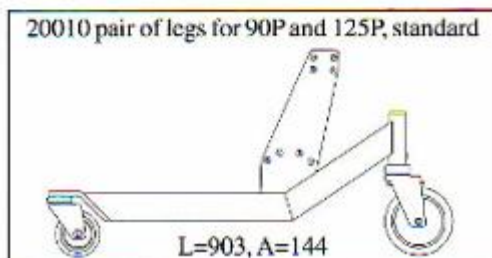

• Address:
388 2nd Avenue
#459
New York, NY
10010

BackTech

Give Your
Staff a Lift!

• (973) 279-0838 Tel
• (212) 673-0386 Fax
• backtech@liftsolutions.com

Backtech BT/150 and BT/240

Height / stroke

S (stroke)	Height, standard (total height)	Height, lowbuilt (total height)	Column, 90P	Column, 125P
1192	1732	1681	20340	20040
1442	1982	1931	20341	20041
1692	2232	2181	20342	20042
1892	2432	2381	20343	20043
2192	2732	2681	20344	20044

Width

B (width)	Cross-members
460	20530
870	20531
1500	20532

Pair of legs

• Address:
388 2nd Avenue
#459
New York, NY
10010

BackTech

Give Your
Staff a Lift!

• (973) 279-0838 Tel
• (212) 673-0386 Fax
• backtech@liftsolutions.com