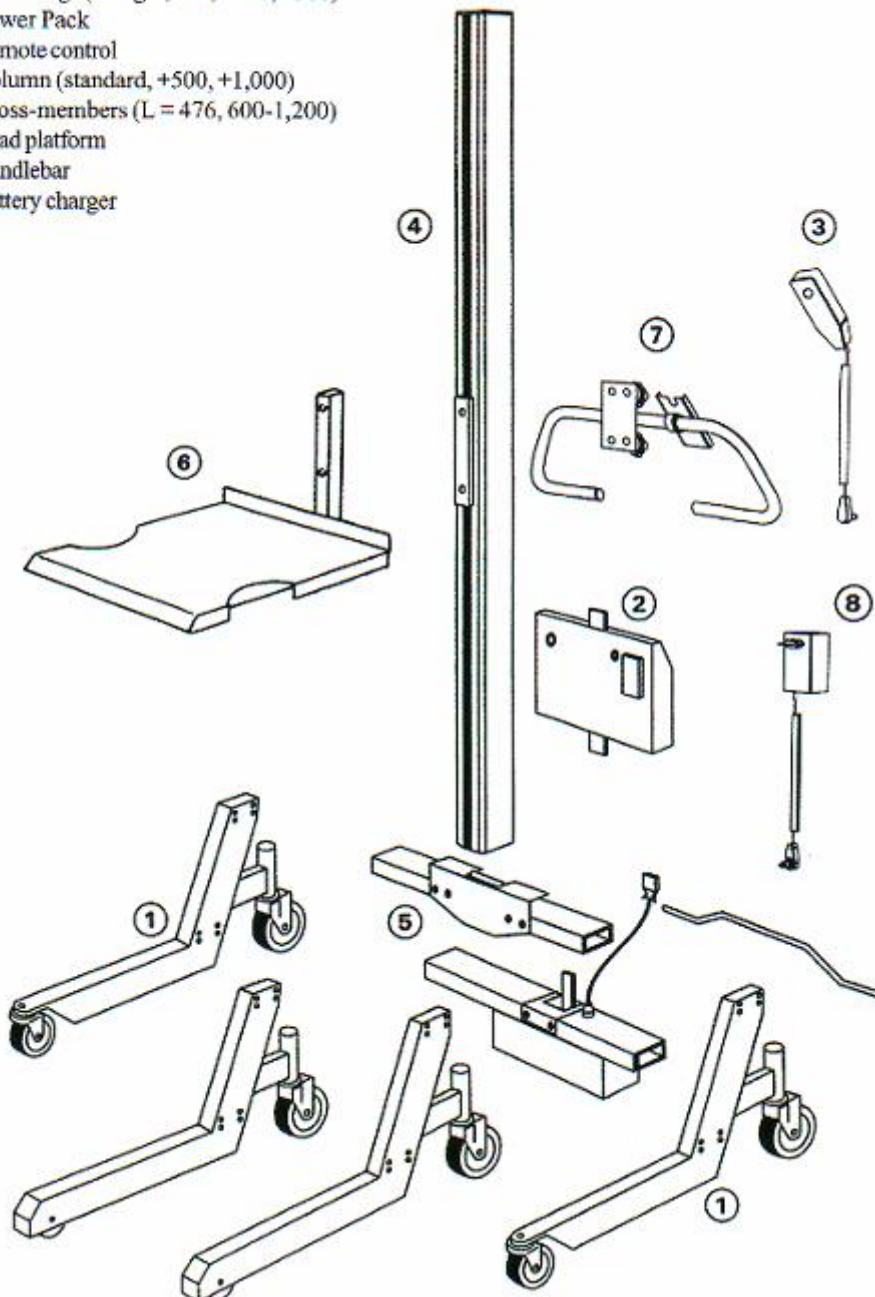

Backtech BT/150 and BT/240

- 1 Pair of legs (standard, lowbuilt)
- 2 Power Pack
- 3 Remote control
- 4 Column
- 5 Cross-members
- 6 Handlebar
- 7 Load platform
- 8 Battery charger

Address:
388 2nd Avenue
#459
New York, NY
10010

BackTech

Give Your
Staff a Lift!

(973) 279-0838 Tel
(212) 673-0386 Fax
backtech@liftsolutions.com

Backtech BT/360

- 1 Pair of legs (straight, low, +150, +300)
- 2 Power Pack
- 3 Remote control
- 4 Column (standard, +500, +1,000)
- 5 Cross-members (L = 476, 600-1,200)
- 6 Load platform
- 7 Handlebar
- 8 Battery charger