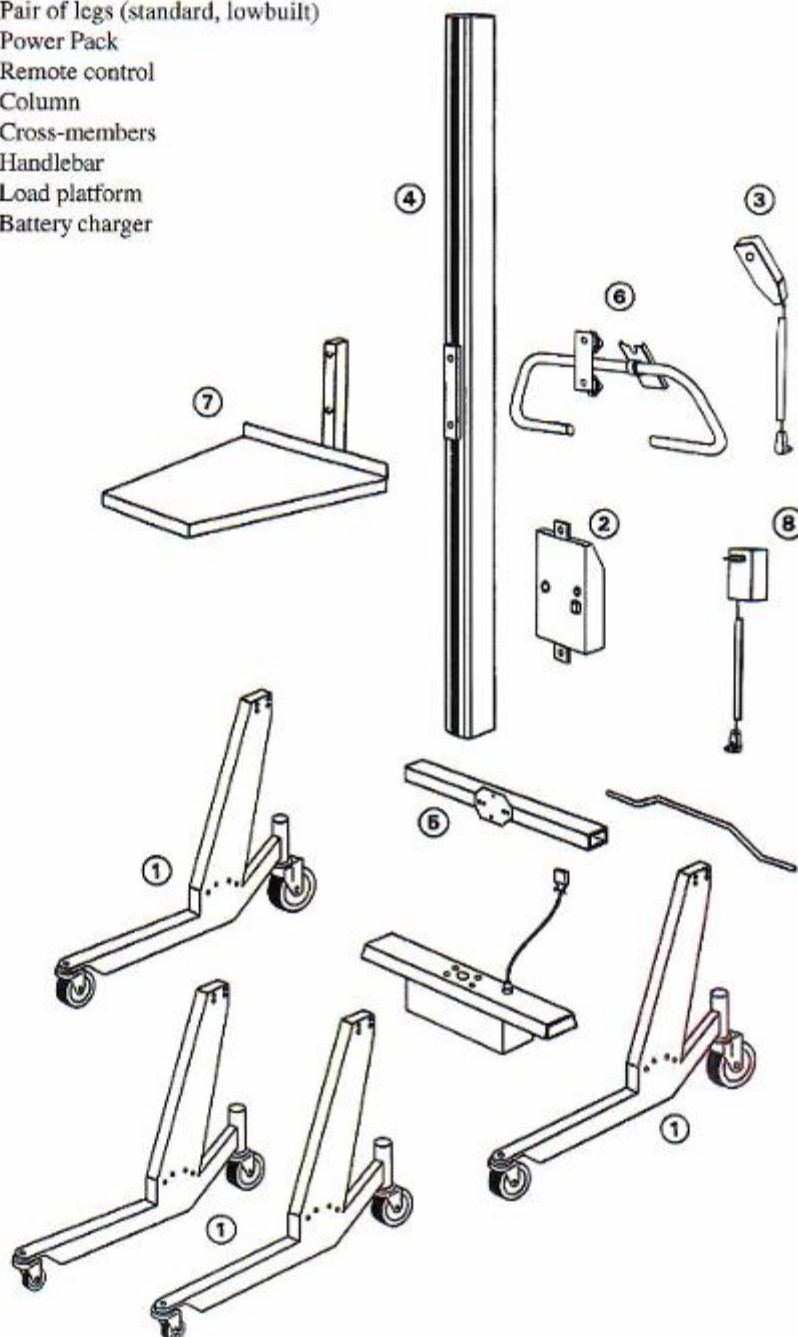

• Address:
388 2nd Avenue
#459
New York, NY
10010

BackTech

Give Your
Staff a Lift!

• (973) 279-0838 Tel
• (212) 673-0386 Fax
• backtech@liftsolutions.com

Backtech BT/150 and BT/240

Height / stroke

S (stroke)	Height, standard (total height)	Height, lowbuilt (total height)	Column, 90P	Column, 125P
1192	1732	1681	20340	20040
1442	1982	1931	20341	20041
1692	2232	2181	20342	20042
1892	2432	2381	20343	20043
2192	2732	2681	20344	20044

Width

B (width)	Cross-members
460	20530
870	20531
1500	20532

Pair of legs

• Address:
388 2nd Avenue
#459
New York, NY
10010

BackTech

Give Your
Staff a Lift!

• (973) 279-0838 Tel
• (212) 673-0386 Fax
• backtech@liftsolutions.com

Backtech BT/150 and BT/240

- 1 Pair of legs (standard, lowbuilt)
- 2 Power Pack
- 3 Remote control
- 4 Column
- 5 Cross-members
- 6 Handlebar
- 7 Load platform
- 8 Battery charger

Address:
388 2nd Avenue
#459
New York, NY
10010