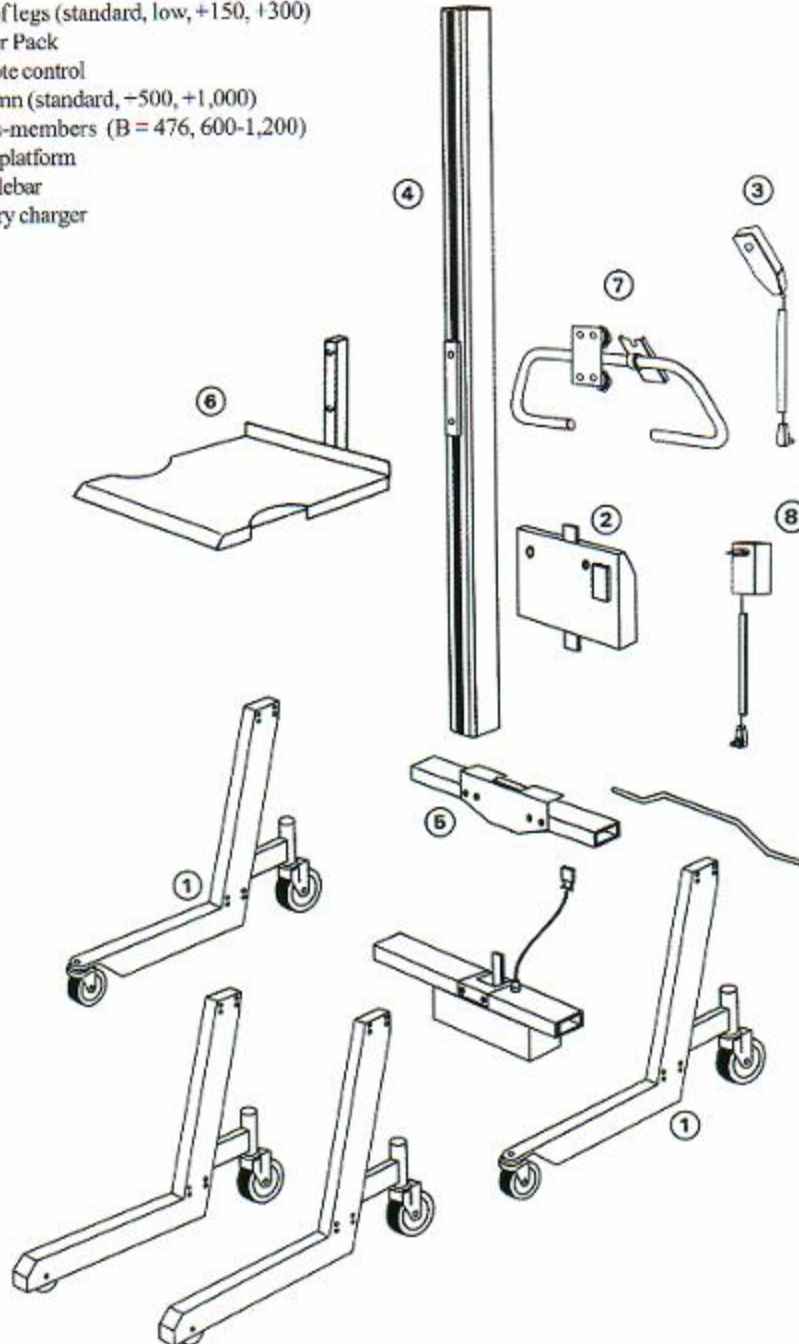

BackTech

Give Your
Staff a Lift!

(973) 279-0838 Tel
(212) 673-0386 Fax
backtech@liftsolutions.com

Backtech BT/500

- 1 Pair of legs (standard, low, +150, +300)
- 2 Power Pack
- 3 Remote control
- 4 Column (standard, +500, +1,000)
- 5 Cross-members (B = 476, 600-1,200)
- 6 Load platform
- 7 Handlebar
- 8 Battery charger