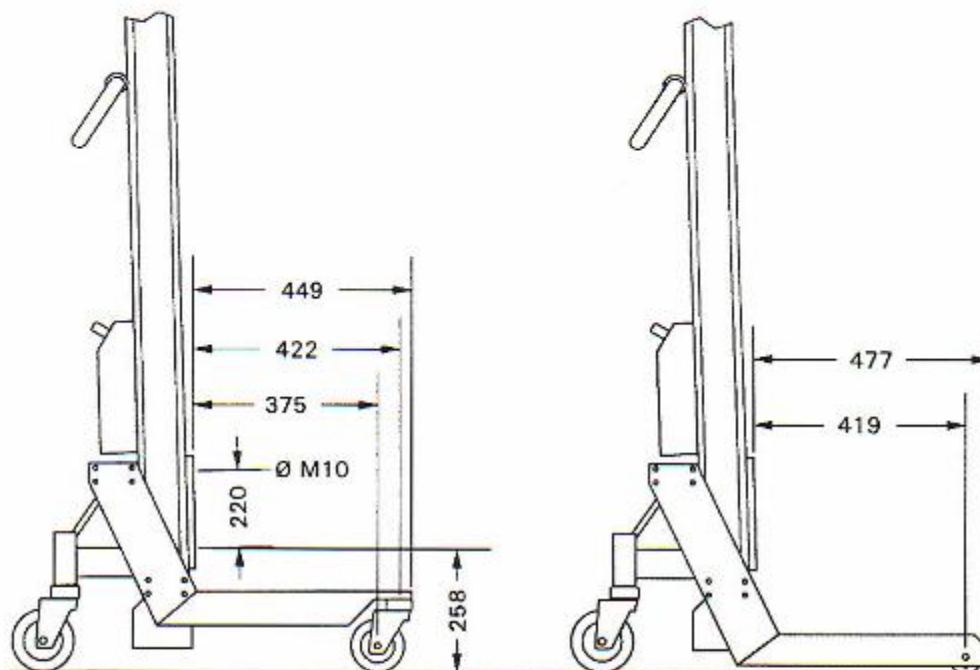

Width

B (width)	Cross-members
460	20530
870	20531
1500	20532

Pair of legs

• Address:
388 2nd Avenue
#459
New York, NY
10010

BackTech

Give Your
Staff a Lift!

• (973) 279-0838 Tel
• (212) 673-0386 Fax
• backtech@liftsolutions.com

BackTech

Give Your
Staff a Lift!

(973) 279-0838 Tel
(212) 673-0386 Fax
backtech@liftsolutions.com

Backtech BT/360

- 1 Pair of legs (straight, low, +150, +300)
- 2 Power Pack
- 3 Remote control
- 4 Column (standard, +500, +1,000)
- 5 Cross-members (L = 476, 600-1,200)
- 6 Load platform
- 7 Handlebar
- 8 Battery charger

• Address:
 388 2nd Avenue
 #459
 New York, NY
 10010

BackTech

Give Your Staff a Lift!

• (973) 279-0838 Tel
 • (212) 673-0386 Fax
 • backtech@liftsolutions.com

Backtech BT/360

Address:
388 2nd Avenue
#459
New York, NY
10010